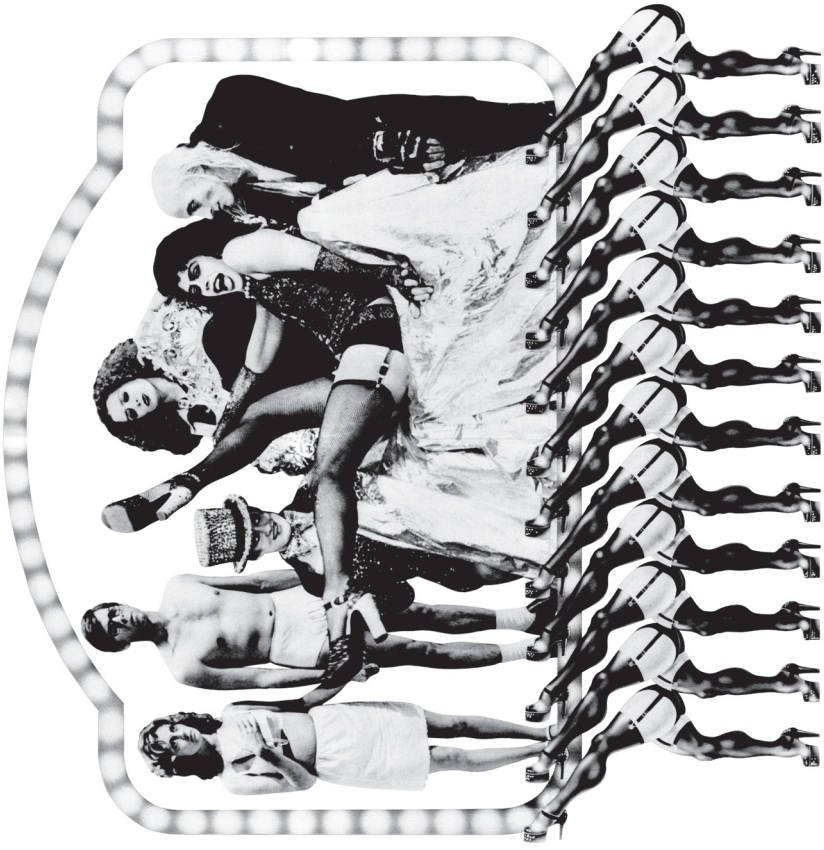

# FORMAL DRESS OPTIONAL PRESENTS: THE ROCKY HORROR PICTURE SHOW

# FORMAL DRESS OPTIONAL PRESENTS: THE ROCKY HORROR PICTURE SHOW

**SAT. MARCH 12 @ THAT PERFORMANCE PLACE**  
480 CENTURY BLVD, WILMINGTON, DELAWARE 19808  
DOORS 9:30, SHOW AT 10PM • TICKETS \$10 AT THE DOOR  
UNDER 17 REQUIRES ACCOMPANYING PARENT OR ADULT GUARDIAN