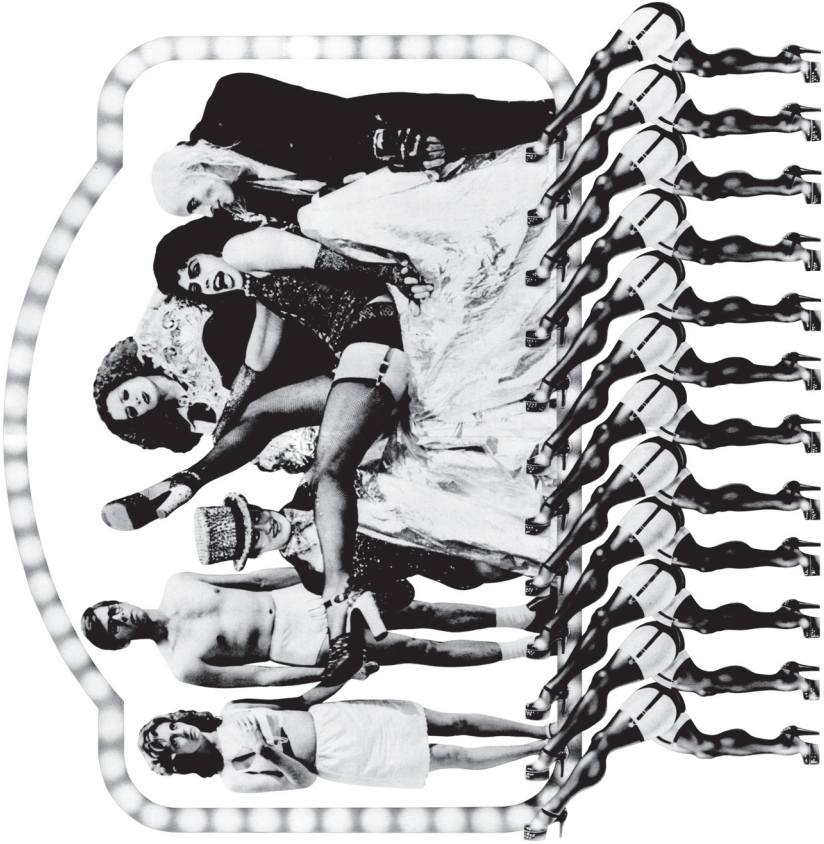

# FORMAL DRESS OPTIONAL PRESENTS: THE ROCKY HORROR PICTURE SHOW

# FORMAL DRESS OPTIONAL PRESENTS: THE ROCKY HORROR PICTURE SHOW

**SAT. MARCH 12 @ THAT PERFORMANCE PLACE**  
480 CENTURY BLVD, WILMINGTON, DELAWARE 19808  
DOORS 9:30, SHOW AT 10PM • TICKETS \$10 AT THE DOOR  
UNDER 17 REQUIRES ACCOMPANYING PARENT OR ADULT GUARDIAN